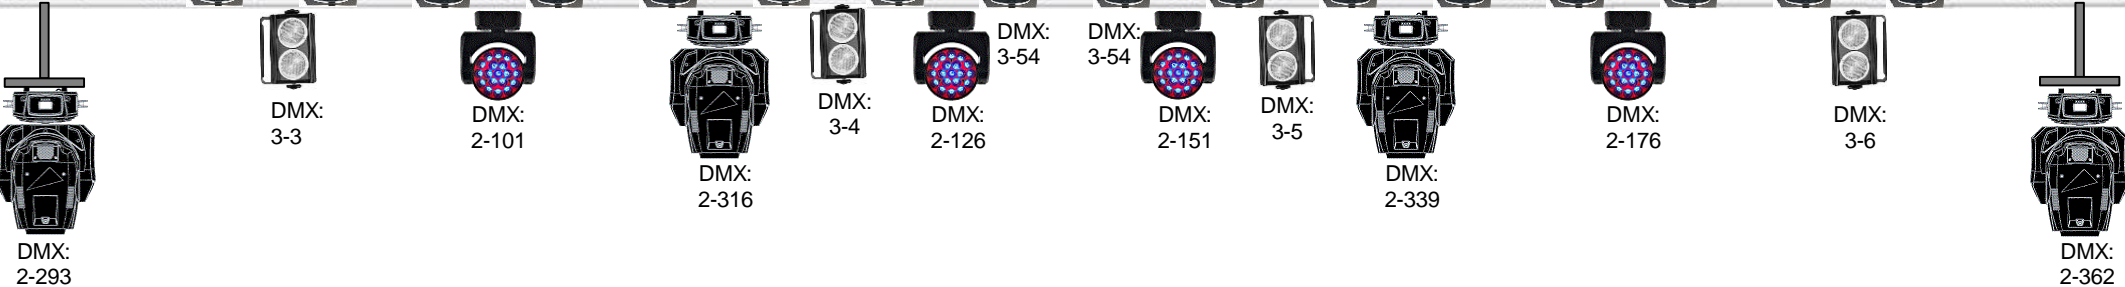

TRUSS 0

DMX: 3-31 DMX: 3-32 DMX: 3-33 DMX: 3-34 DMX: 3-35 DMX: 3-36 DMX: 3-37 **TRUSS 1** DMX: 3-37 DMX: 3-36 DMX: 3-35 DMX: 3-34 DMX: 3-33 DMX: 3-32 DMX: 3-31

TRUSS 2

DMX: 3-39 DMX: 3-40 DMX: 3-41 DMX: 3-42 DMX: 3-43 DMX: 3-44 DMX: 3-45 **TRUSS 2** DMX: 3-45 DMX: 3-44 DMX: 3-43 DMX: 3-42 DMX: 3-41 DMX: 3-40 DMX: 3-39

TRUSS 3

DMX: 3-47 DMX: 3-48 DMX: 3-49 DMX: 3-50 DMX: 3-51 DMX: 3-52 DMX: 3-53 **TRUSS 3** DMX: 3-53 DMX: 3-52 DMX: 3-51 DMX: 3-50 DMX: 3-49 DMX: 3-48 DMX: 3-47

TRUSS 4

DMX: 3-55 DMX: 3-56 DMX: 3-57 DMX: 3-58

DMX: 3-58 DMX: 3-57 DMX: 3-56 DMX: 3-55

Front Lights

TRUSS 6

VENUE

Working Lights Stage: DMX: 3-76
Working Lights Side: DMX: 3-71
Balcony1 Truss: DMX: 3-77
Balcony2 Tribune: DMX: 3-78

Venue Pars1: DMX: 3-79
Venue Pars2: DMX: 3-80
Venue Pilar spots: DMX: 3-81
Venue Posters: DMX: 3-101
Venue String lights: DMX: 3-102